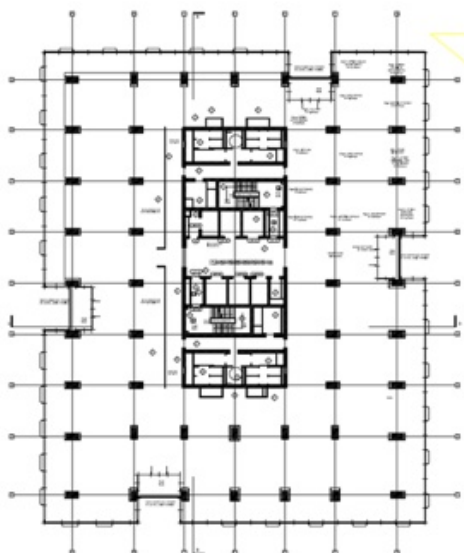

### Building information

Building status	Existing
Year of construction	2009
Parking ratio	1 / 55 sq m
Total building area	28 769 sq m

### Available space

8 412 sq m

Available office space

193 sq m

Minimum office space

Typical floor plan

Available space

Floor	Vacant space	Availability
2	please contact us *	please contact us *
2	please contact us *	please contact us *
3	please contact us *	please contact us *
4	please contact us *	please contact us *
4	please contact us *	please contact us *
11	please contact us *	please contact us *
12	please contact us *	please contact us *
Total	after login *	